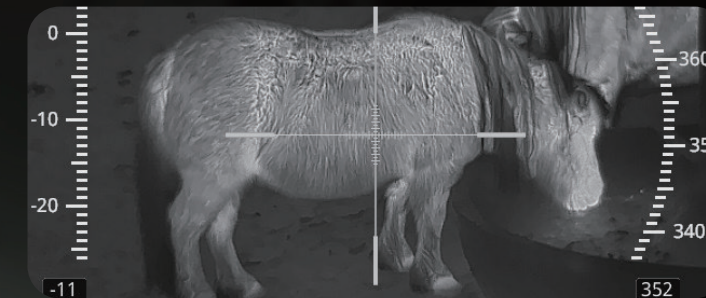

Series	Demon
Model	DEMON
Detector	Uncooled VOx Microbolometer
Resolution/pixels	640x512/12μm
Objective Lens (F1.0)	19mm / 25mm / 35mm
Field of View	22.9° x18.4° / 17.5° x14° / 12.5° x10°
Magnification	1.1x~8.8x / 1.4x~11.6x / 2x~16x
Spectral Band	8~14μm
Frame Rate	50Hz
NETD	≤ 50mk @300k
Display	0.39" OLED 1024x768
Digital Zoom	1x, 2x, 4x, 8x
Eyepiece Diopter	-5D ~ +5D
Eye Relief	45mm
Power Supply	Two 16340 Li-ion Rechargeable Batteries
Standby Time	≥ 4h
Weight (No Battery)	≤ 500g
Dimensions(Including Eyepiece/Objective Covers)	155x55x70mm / 160x55x70mm / 168x55x70mm
Interface	External Power/Type-C
Operation Temperature	-20°C ~+55°C
Protection Rating	IP67
Reliability	800g/0.5ms Shock Resistance
Altitude	≥ 5000m
Adaptability	All-weather
Detection Range (Wolf)	19mm/1260m 25mm/1660m 35mm/2330m
Detection Range (Rabbit)	19mm/530m 25mm/690m 35mm/970m

JPNVISION

BOUNDLESS OUTDOOR EXPLORATION WITHIN YOUR REACH

Demon Series Thermal Imaging Scope

Small Size and Low Weight

Working Time up to 4h

Max Shock Resistance 800g

WiFi Transmission

Resolution 640x512

Picture in Picture

Hot Track

IP67